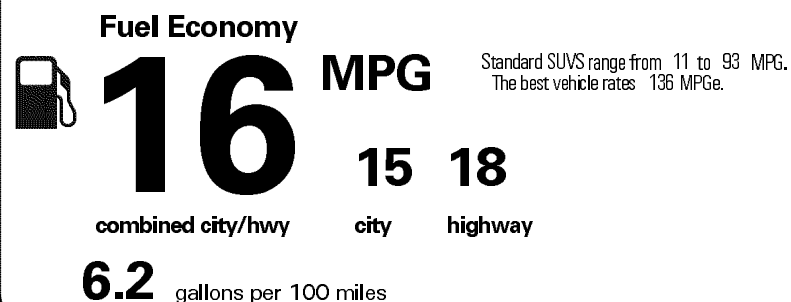

MANUFACTURER'S SUGGESTED RETAIL PRICE

- ** Blind Spot Monitor with Rear Cross-Traffic Alert power retracting/auto-dimming outer mirrors (BLIND SPOT MONITOR CREDIT OF \$800) -N/C-
- ** Headlamp washers 100.00
- ** Premium Package w/Captain's Chairs and Sport Design Package: 5,105.00
 18" split-six spoke alloy wheels w/Gunmetal Metallic finish, LED foglamps, rain-sensing wipers, windshield de-icer, Intuitive Parking Assist, Navigation Package, leather-trimmed seats, Mahogany wood trim, heated/ventilated front seats, heated 2nd row tilt/slide captain's chairs, 3-zone automatic climate control; unique lower grille, front and rear bumper spoilers, taillights chrome exhaust tip; chrome detail side mirrors (PKG MSRP VALUE OF \$6,505. DISCOUNT OF \$1,400)
- ** Mahogany wood & leather-trimmed steering wheel and shift knob 310.00
- ** All-Weather Floor Liners with Cargo Mat 248.00
- ** Door Edge Guards 140.00
- ** Cargo Net/Cargo Mat/Wheel Locks & Key Gloves 260.00

\$52,155.00

Not Original - Copy

Created on 2018-06-07 07:52:39 (UTC)

EPA DOT Fuel Economy and Environment

Gasoline Vehicle

You spend \$6,250 more in fuel costs over 5 years compared to the average new vehicle.