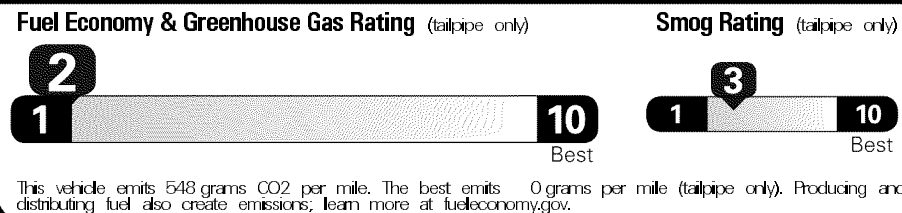

Actual results will vary for many reasons, including driving conditions and how you drive and maintain your vehicle. The average new vehicle gets 27 MPG and costs $6,750 to fuel over 5 years. Cost estimates are based on 15,000 miles per year at $2.80 per gallon. MPGe is miles per gasoline gallon equivalent. Vehicle emissions are a significant cause of climate change and smog.

fueleconomy.gov
Calculate personalized estimates and compare vehicles

GOVERNMENT 5-STAR SAFETY RATINGS

This vehicle has not been rated by the government for overall vehicle score, frontal crash, side crash or rollover risk.

Star ratings range from 1 to 5 stars (★★★★★) with 5 being the highest.
Source: National Highway Traffic Safety Administration (NHTSA)
www.safercar.gov or 1-888-327-4236

SUB-TOTAL $58,318.00
DELIVERY, PROCESSING AND HANDLING FEE 995.00
TOTAL $59,313.00

APPLICABLE FEDERAL TAXES NOT INCLUDED

Manufacturer's suggested retail price includes manufacturer's recommended pre-delivery service.
License and title fees, state, local and applicable federal taxes, and dealer installed options and accessories are not included in the manufacturer's suggested retail price.
LEXUS NEW VEHICLE LIMITED WARRANTY Limited warranty coverage highlights include ^ 4YR / 50000 mile basic coverage ^ 6YR / 70000 mile powertrain coverage ^ 6YR / Unlimited mile corrosion perforation warranty See your Warranty and Services Guide for details.
LEXUS IS PLEASED TO OFFER THE FOLLOWING OWNER SUPPORT PACKAGE WITH EACH NEW LEXUS ^ 24 hour, 365 day/yr. roadside assistance plan ^ Complimentary 1st and 2nd scheduled maintenance services ^ Lodging for emergency breakdown 100 miles from home
An extended service contract may be available for this vehicle. Ask dealer for details

000 L484