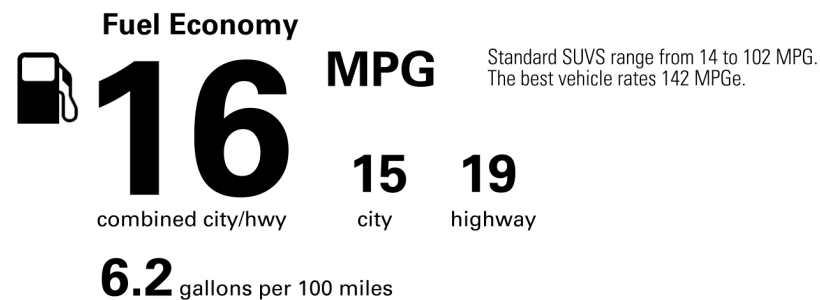

INSTALLED OPTIONS

MANUFACTURER'S SUGGESTED RETAIL PRICE

** Headlamp Washers	100.00
** Premium Paint	500.00
** BLACK LINE SPECIAL EDITION	3,835.00
18-Inch Split-Six-Spoke Alloy Wheels with Gloss Black Finish, Open-Pore Black Trim, Black NuLuxe with Gray Bolster Inserts and Gray Stitching, Black Window Trim, Black Roof Rails, Scarlet Taillamps	
** Drop Ship Fleet (LCCS)	-N/C-
** Courtesy Delivery Sticker	-N/C-
** All-Weather Floor Liners with Cargo Mat	345.00
** Paint Protection Film by 3M	430.00
** Door Edge Guards	155.00
** Exhaust Tip	130.00
** In-Vehicle Safe By Console Vault(R)	359.00

\$55,625.00

Not Originated - Copy

Created on 2022-02-19 02:53:38 (UTC)

EPA DOT Fuel Economy and Environment

Gasoline Vehicle

You spend \$7,250 more in fuel costs over 5 years compared to the average new vehicle.