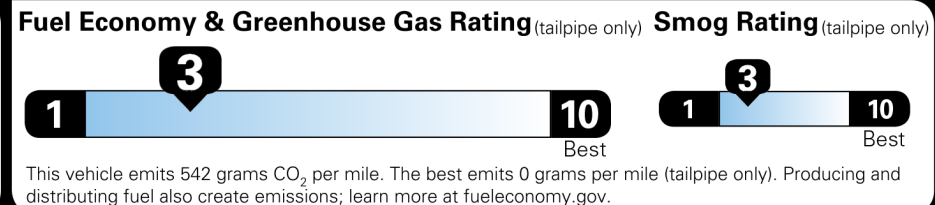

Actual results will vary for many reasons, including driving conditions and how you drive and maintain your vehicle. The average new vehicle gets 27 MPG and costs $6,500 to fuel over 5 years. Cost estimates are based on 15,000 miles per year at $2.95 per gallon. MPGe is miles per gasoline gallon equivalent. Vehicle emissions are a significant cause of climate change and smog.

fueleconomy.gov
Calculate personalized estimates and compare vehicles

GOVERNMENT 5-STAR SAFETY RATINGS

This vehicle has not been rated by the government for overall vehicle score, frontal crash, side crash or rollover risk.

Star ratings range from 1 to 5 stars (★★★★★) with 5 being the highest.

Source: National Highway Traffic Safety Administration (NHTSA)

www.safercar.gov or 1-888-327-4236

SUB-TOTAL	$61,479.00
DELIVERY, PROCESSING AND HANDLING FEE	1,075.00
TOTAL	$62,554.00

APPLICABLE FEDERAL TAXES NOT INCLUDED

Manufacturer's suggested retail price includes manufacturer's recommended pre-delivery service.
License and title fees, state, local and applicable federal taxes, and dealer installed options and accessories are not included in the manufacturer's suggested retail price.
LEXUS NEW VEHICLE LIMITED WARRANTY * 4YR / 50000 mile basic coverage * 6YR / 70000 mile powertrain coverage * 6YR / Unlimited mile corrosion perforation warranty
See your Warranty and Services Guide for details.
LEXUS IS PLEASED TO OFFER THE FOLLOWING OWNER SUPPORT PACKAGE WITH EACH NEW LEXUS * 24 hour, 365 day/yr. roadside assistance plan * Complimentary 1st and 2nd scheduled maintenance services * Lodging for emergency breakdown 100 miles from home
An extended service contract may be available for this vehicle. Ask dealer for details.

LML2E2N1S0F0W0

040001626 C2630 L043