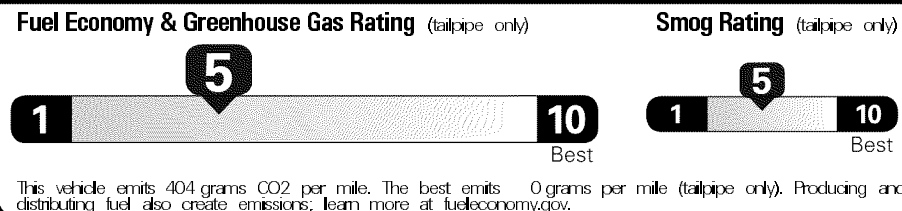

You spend $1,250
more in fuel costs over 5 years compared to the average new vehicle.

Annual fuel cost $2,050