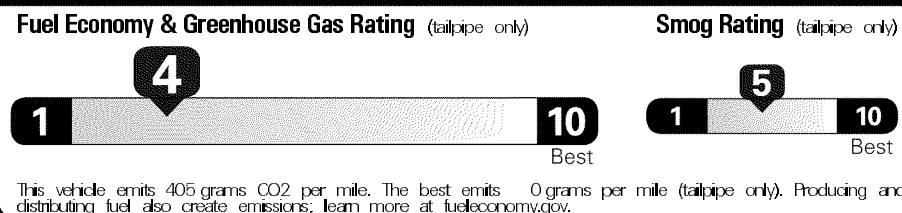

Not Original - Copy

Created on 2020-05-15 05:02:43 (UTC)

EPA DOT Fuel Economy and Environment

Gasoline Vehicle

You spend \$1,750 more in fuel costs over 5 years compared to the average new vehicle.

Annual fuel cost \$1,850