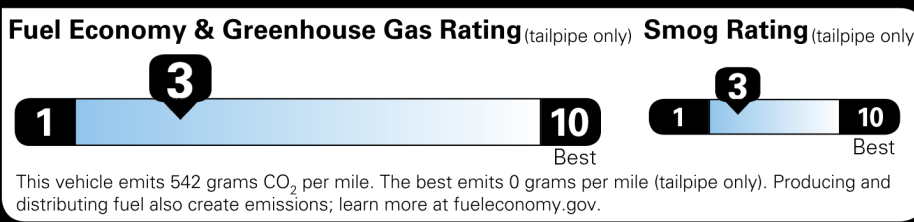

Not Original - Copy

Created on 2022-05-04 20:31:39 (UTC)

EPA DOT Fuel Economy and Environment

Gasoline Vehicle

You spend \$7,250 more in fuel costs over 5 years compared to the average new vehicle.

Annual fuel cost \$2,750