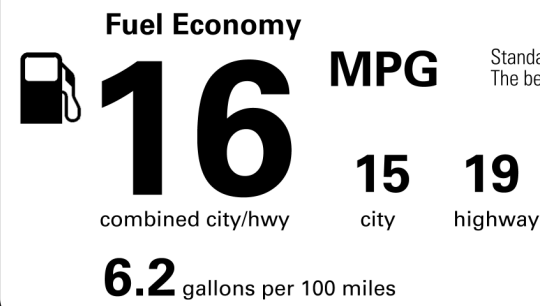

Not Original - Copy

Created on 2022-05-04 20:31:39 (UTC)

EPA DOT Fuel Economy and Environment

Gasoline Vehicle

You spend \$7,250 more in fuel costs over 5 years compared to the average new vehicle.

Annual fuel cost \$2,750

Actual results will vary for many reasons, including driving conditions and how you drive and maintain your vehicle. The average new vehicle gets 27 MPG and costs \$6,500 to fuel over 5 years. Cost estimates are based on 15,000 miles per year at \$2.95 per gallon. MPGe is miles per gasoline gallon equivalent. Vehicle emissions are a significant cause of climate change and smog.