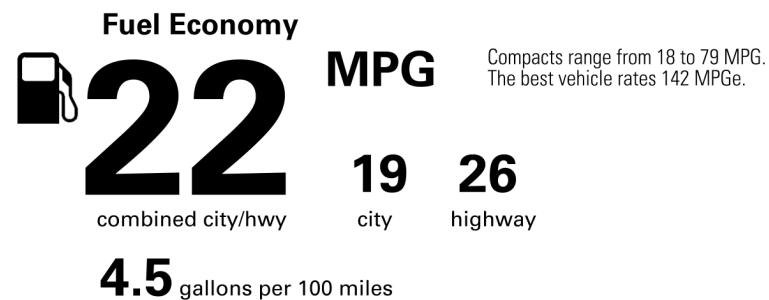

INSTALLED OPTIONS

MANUFACTURER'S SUGGESTED RETAIL PRICE

\$45,200.00

- ** Panoramic View Monitor, Intuitive Parking Assist with Auto Braking and Rear Cross-Traffic Braking 1,365.00
- ** Memory Package: 575.00
Power tilt & telescopic steering column and Lexus Memory System for driver's seat, outside mirrors and steering wheel
- ** Navigation System: 1,670.00
10.3-in Touchscreen Multimedia Display, Lexus Enform Dynamic Navigation, Dynamic Voice Command, and Lexus Enform Destination Assist
- ** Premium Paint 595.00
- ** Power Tilt-and-Slide Moonroof 1,100.00
- ** Illuminated Trunk Sill 450.00

Not Original - Copy

Created on 2022-03-16 13:30:18 (UTC)

EPA DOT Fuel Economy and Environment

Gasoline Vehicle

You spend \$3,500 more in fuel costs over 5 years compared to the average new vehicle.

Annual fuel cost \$2,000