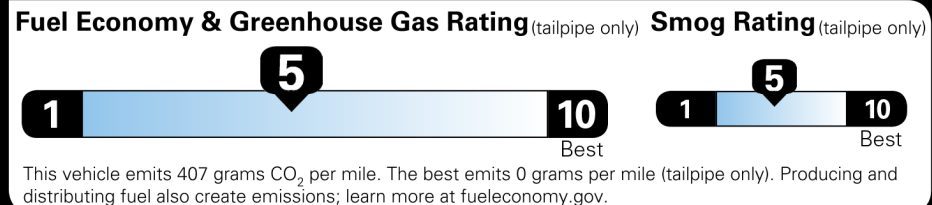

Not Original - Copy

Created on 2022-03-16 13:30:18 (UTC)

EPA DOT Fuel Economy and Environment

Gasoline Vehicle

You spend \$3,500 more in fuel costs over 5 years compared to the average new vehicle.

Annual fuel cost \$2,000

Actual results will vary for many reasons, including driving conditions and how you drive and maintain your vehicle. The average new vehicle gets 27 MPG and costs \$6,500 to fuel over 5 years. Cost estimates are based on 15,000 miles per year at \$2.95 per gallon. MPGe is miles per gasoline gallon equivalent. Vehicle emissions are a significant cause of climate change and smog.