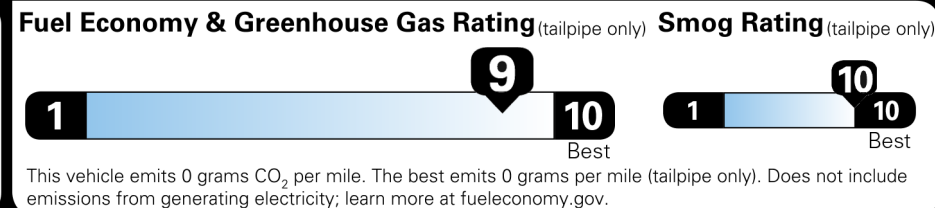

Not Original - Copy

Created on 2026-03-09 16:33:57 (UTC)

EPA DOT Fuel Economy and Environment

You save \$5,000 in fuel costs over 5 years compared to the average new vehicle.

Annual fuel COST \$700

Actual results will vary for many reasons, including driving conditions and how you drive and maintain your vehicle. The average new vehicle gets 29 MPG and costs \$8,500 to fuel over 5 years. Cost estimates are based on 15,000 miles per year at \$0.17 per kW-hr. MPGe is miles per gasoline gallon equivalent. Vehicle emissions are a significant cause of climate change and smog.