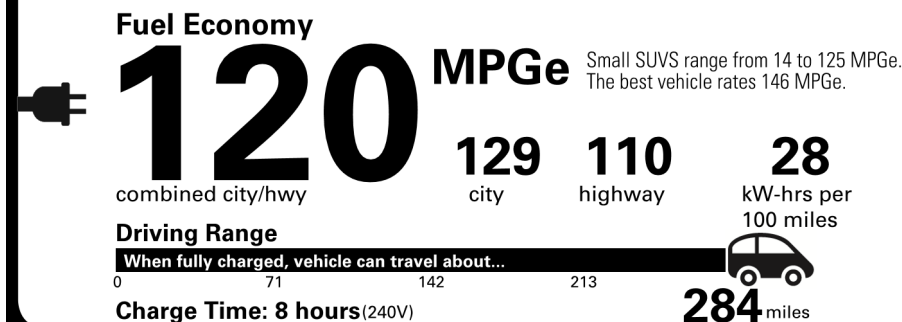

See Lexus.com/RZ for more details.

INSTALLED OPTIONS

BASE MANUFACTURER'S SUGGESTED RETAIL PRICE

\$48,200.00

- ** Cold Area Package: Headlamp Washers, Windshield Wiper De-Icer, Front Radiant Heater 375.00
- ** 20-in Alloy Wheels (Machined Finish) 1,140.00
- ** Technology Package: Digital Key (Requires Remote Connect Subscription; 3-Year Trial Included. 4G Network Dependent.), 10-in Head-Up Display, Digital Rearview Mirror 1,375.00
- ** SiriusXM(R) 33mo. added to std 3mo. trial 350.00
- ** All Weather Floor Protection: All Weather Cargo Mat, All Weather Floor Liners 350.00
- ** Black Badge Overlays 199.00
- ** Rear Bumper Applique 90.00
- ** Cargo Net 80.00
- ** Pano Roof Sun Shade 200.00
- ** Wheel Locks 99.00

Not Original - Copy

Created on 2026-03-09 16:33:57 (UTC)

EPA DOT Fuel Economy and Environment

You save \$5,000 in fuel costs over 5 years compared to the average new vehicle.

Annual fuel COST \$700

Actual results will vary for many reasons, including driving conditions and how you drive and maintain your vehicle. The average new vehicle gets 29 MPG and costs \$8,500 to fuel over 5 years. Cost estimates are based on 15,000 miles per year at \$0.17 per kW-hr. MPGe is miles per gasoline gallon equivalent. Vehicle emissions are a significant cause of climate change and smog.