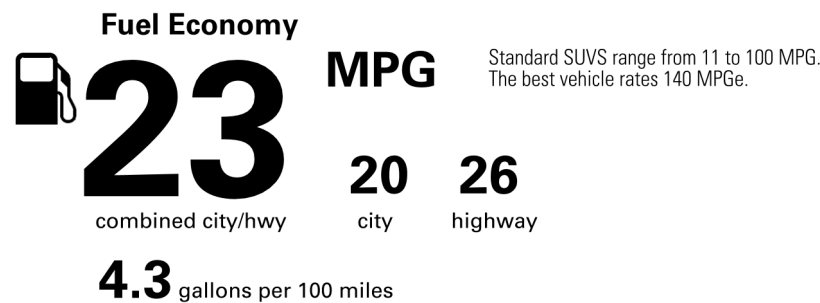

Not Original - Copy

Created on 2025-06-10 15:22:37 (UTC)

**EPA DOT Fuel Economy and Environment**

**Gasoline Vehicle**

**You spend \$4,250** more in fuel costs over 5 years compared to the average new vehicle.