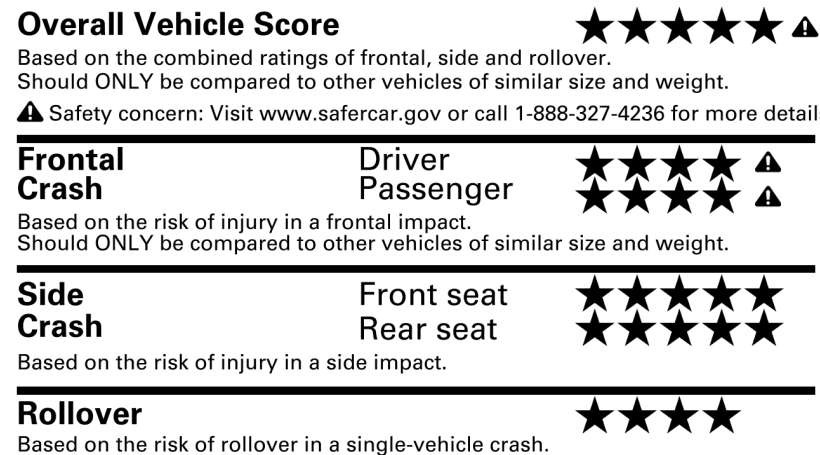

**fueleconomy.gov**  
Calculate personalized estimates and compare vehicles

**MANUFACTURER'S SUGGESTED RETAIL PRICE† \$67,144.00**

DELIVERY, PROCESSING AND HANDLING FEE 1,350.00

**TOTAL \$68,494.00**

**GOVERNMENT 5-STAR SAFETY RATINGS**

Star ratings range from 1 to 5 stars (★★★★★) with 5 being the highest. Source: National Highway Traffic Safety Administration (NHTSA) www.safercar.gov or 1-888-327-4236

†Manufacturer's suggested retail price excludes delivery processing and handling fees, license and title fees, applicable federal, state and local taxes, and dealer and distributor options and accessories.